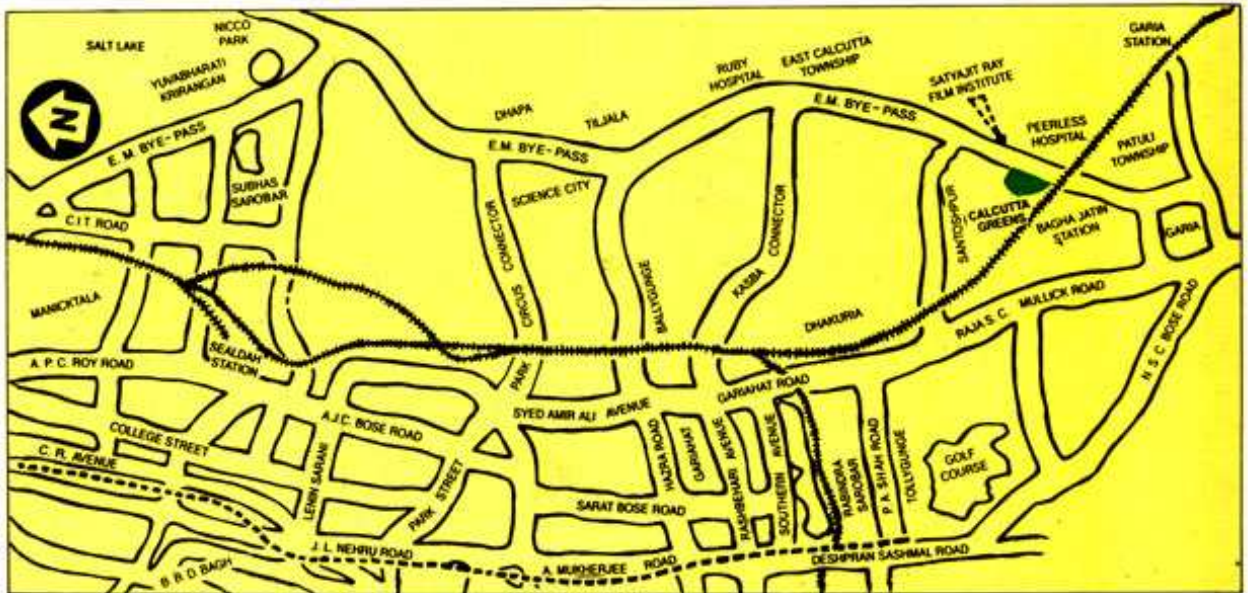

LOCATION

Located at Rajapur, on E. M. Bye-Pass, opposite Satyajit Ray Film Institute, Calcutta Greens offers the best of both worlds. Closeness to the city centre. And a beautiful, pollution-free green environment.

FACILITIES AVAILABLE IN THE LOCALITY (OUTSIDE THE COMPLEX)

- I. Near Peerless Hospital.
- II. 10 minutes' drive from the Cultural, Recreational & Commercial Centres of South Calcutta.
- III. Baghajatin Railway Station within walking distance of the project.